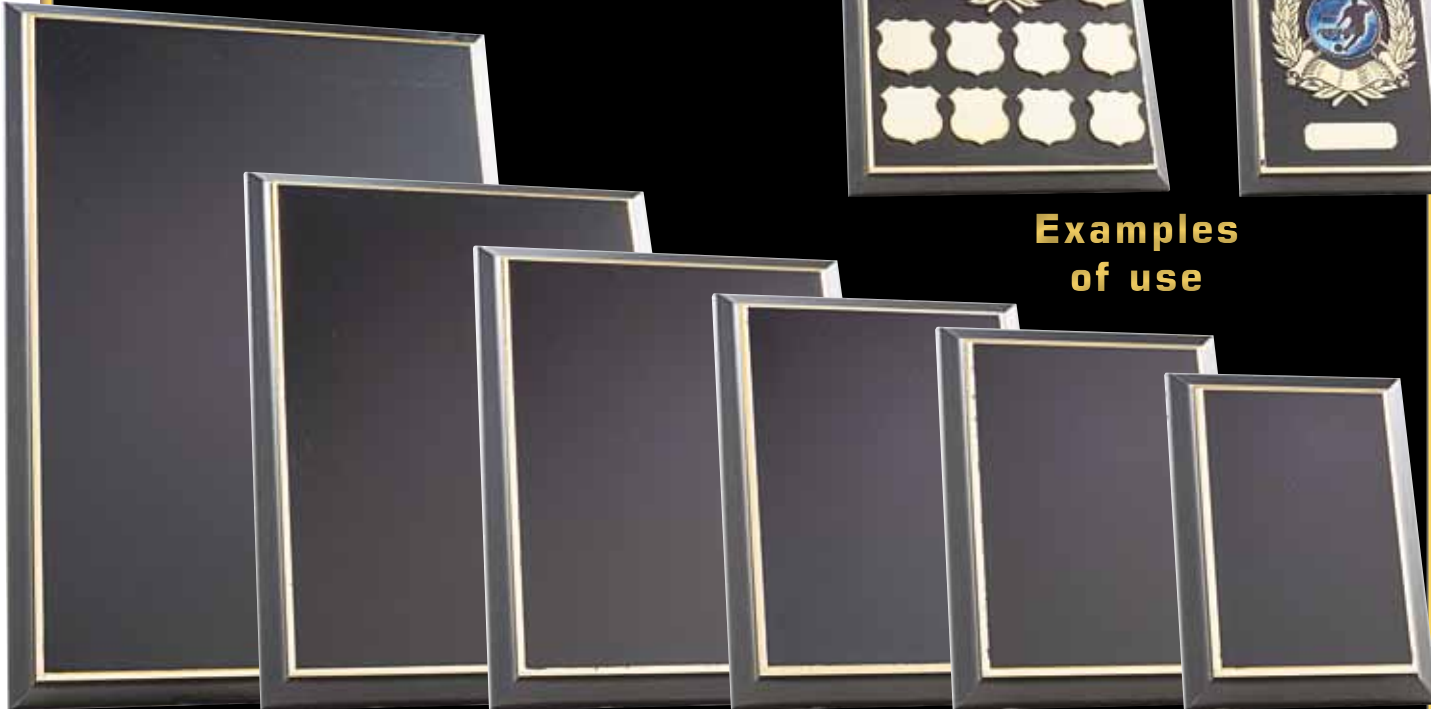

- W654G-BK
  380x280mm
- W654F-BK
  297x225mm
- W654E-BK
  250x200mm
- W654D-BK
  225x167mm
- W654C-BK
  200x150mm
- W654B-BK
  175x125mm