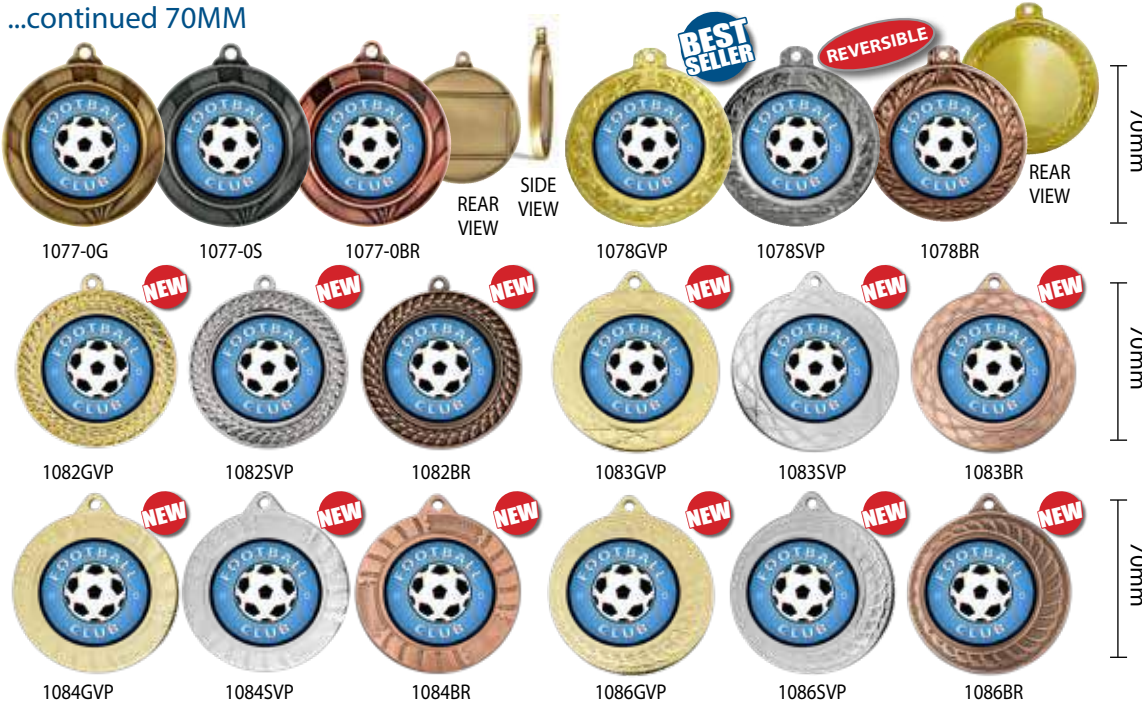

FOOTBALL MEDALS

...continued 70MM